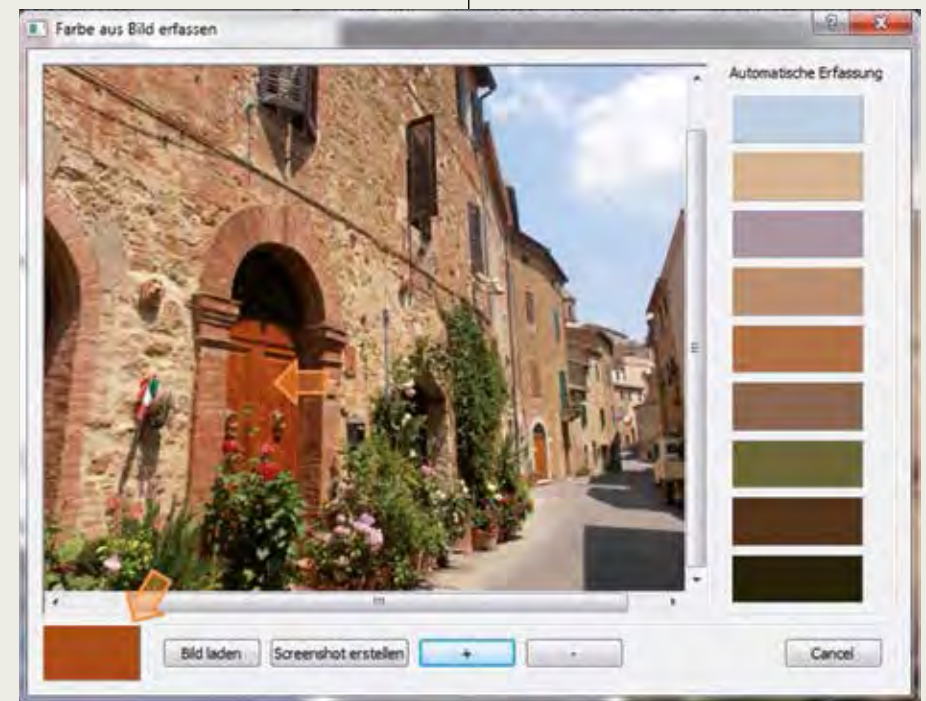

Capture Colours from own pictures.