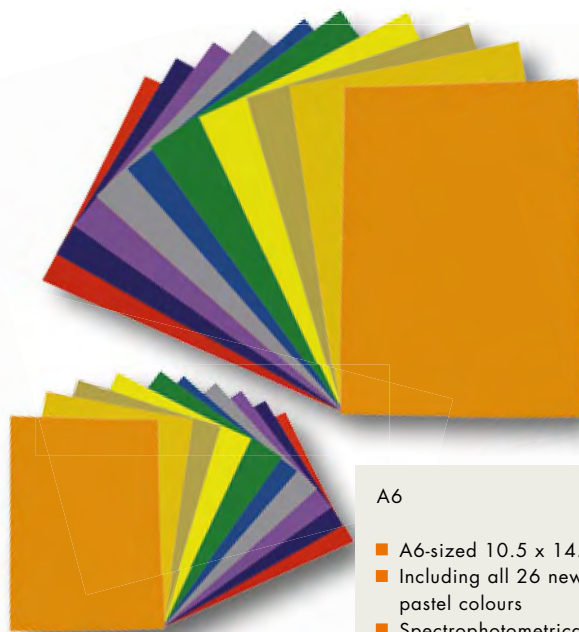

RAL D4

RAL DESIGN SINGLE SHEETS

A6

- A6-sized 10.5 x 14.8 cm*
- Including all 26 new pastel colours
- Spectrophotometrically documented upon request
- Available as complete set in a box

A4

- A4-sized 21.0 x 29.7 cm*
- Does not include the 26 new pastel colours
- Spectrophotometrically documented upon request
- Available as complete set in ring binders

* The 89 dark shades which are no longer included in the revised RAL DESIGN system are available as A4- and A6-sized single sheets. For a list of these shades please call at: +49(0)2241-25516-30.