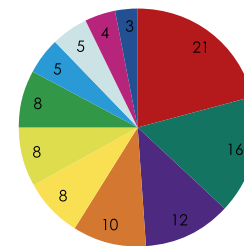

EXOTISCH

Der Farbenkreis der Exotik!
Wie ein Ausschnitt aus
Gauguins Nafea Faa ipoipo
(1892, Kunstmuseum Basel).