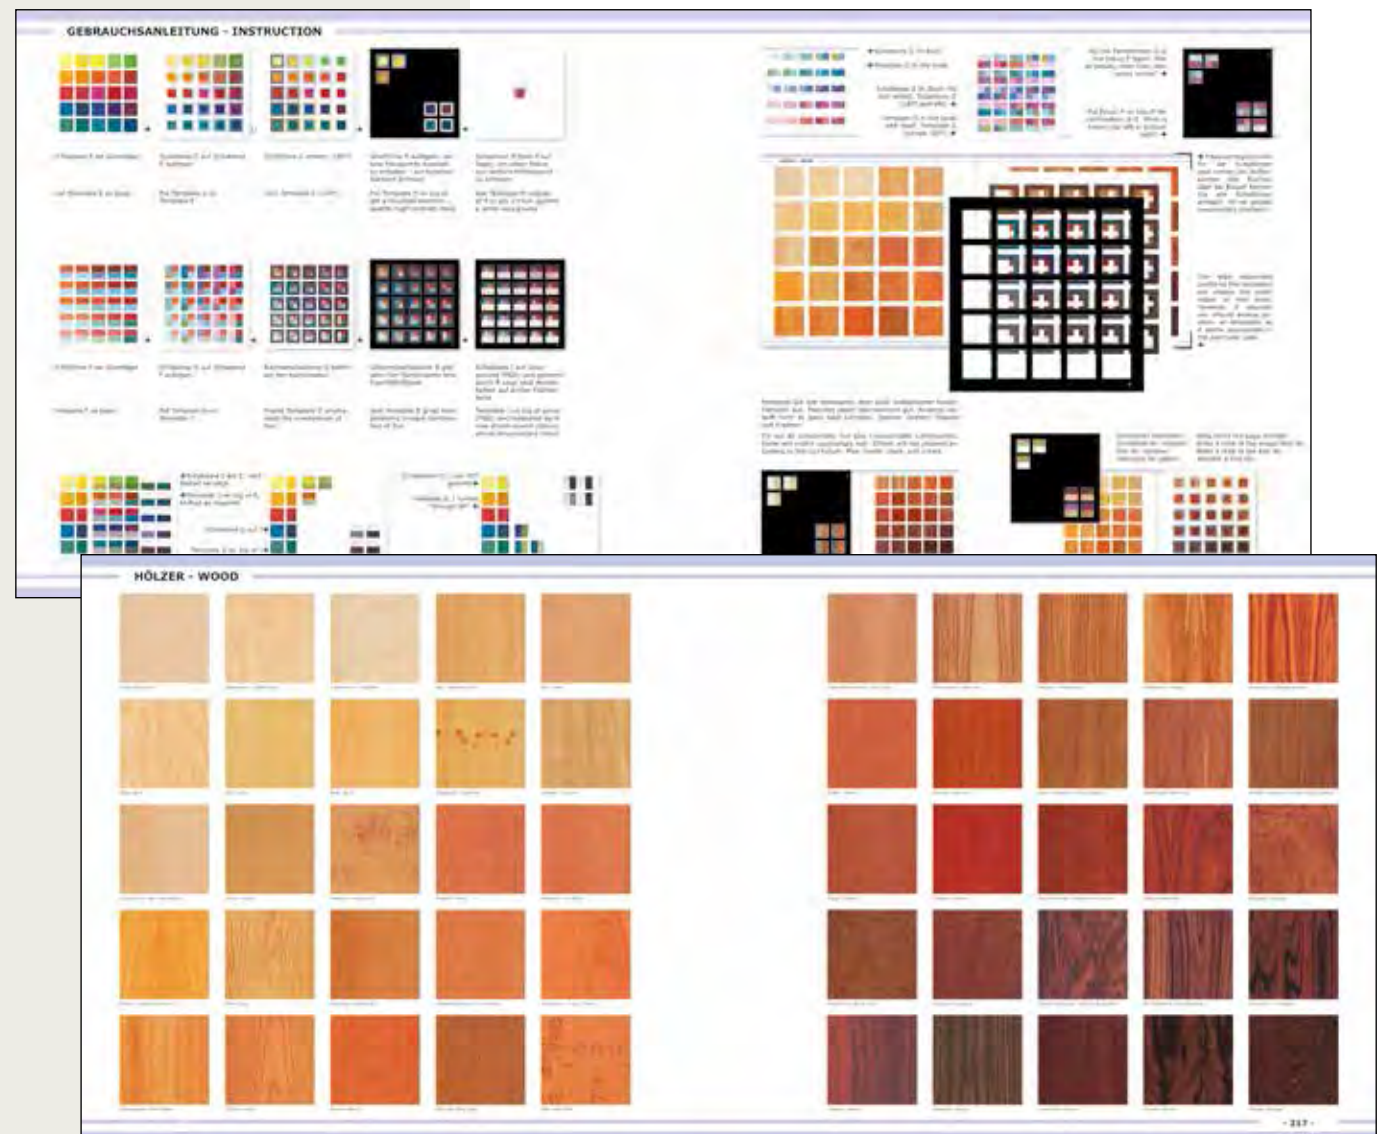

COLOURS OF HEALTH & CARE

The standard reference for designers in the health care area
This book is the result of an analytical, scientific study on the effects of colour. Subjects illustrated 120 thematically relevant adjectives in colour which were translated into the RAL DESIGN system. In conjunction with the practical COLOURS OF HEALTH & CARE colour fan deck, it is an essential planning tool for designing medical practices, hospitals and nursing homes.

COLOURS OF HEALTH & CARE

Book with fan deck

- 120 current terms from the health care sector
- Encoded in 340 RAL DESIGN system colours
- 384 pages,
- Over 7,000 figures
- Format: 24 x 26 cm, hardcover
- Bilingual: German/English
- Numerous examples of colour ways in spaces

COLOUR MASTER

The inspiring, interactive design book with endless possibilities for creative people

On 328 pages, the book provides inspiration with different shapes and patterns for designers, architects, artists and other creative people. It is an experimenting tool, filled with endless design opportunities. COLOUR MASTER provides sensational colour and material images in front of graphical, scenic and art historical backgrounds.

At the same time it shows colours and shapes of the past and the future, such as newest wallpaper art collections from contemporary designers, historical ornaments and decors, colours from fashion, sports, electronics, technics, music, but also colours of health and care, fabrics, woods, stones and surface products from interior construction and from surface design also for the luxurious sector.