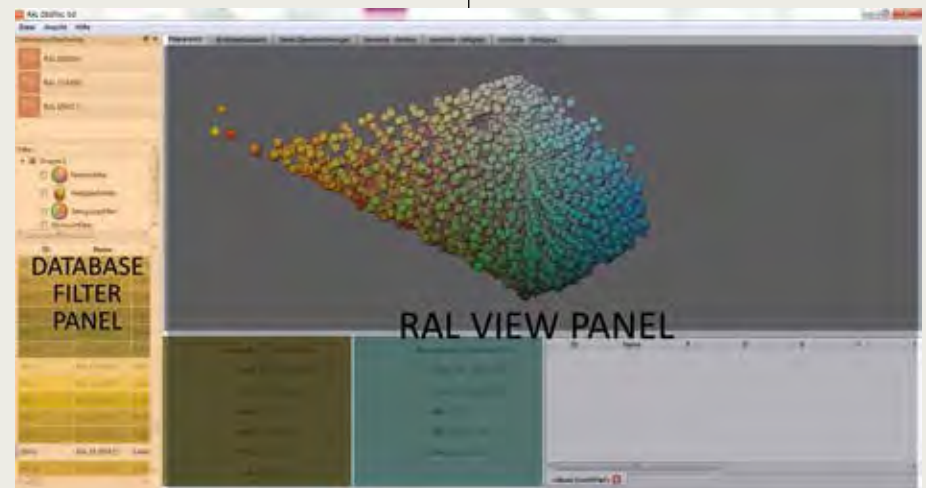

RAL DIGITAL

The RAL Colours for the computer

Software for designers, architects, interior designers and everyone else who works creatively with colour

- Lets you navigate your way around the entire spectrum and gamut of RAL colour space
- Quick location of the perfect shade based on any and every criterion for locating the precise match or selecting beautiful harmonizing colours to almost any specification

- Integration of all 2,328 RAL colours into popular Graphics and CAD programs with simple import and export file formats

RAL colour pallets can be imported into the following programs.

RGB + CMYK

Adobe Illustrator
Adobe Photoshop
Adobe PageMaker
Adobe FrameMaker
Adobe InDesign
B&E Ragtime
CorelDRAW, Corel Photo-Paint etc.
Fractal Design Painter
KeyShot
Macromedia FreeHand
Micrografx/IGrafX Designer
Micrografx/IGrafX Picture Publisher
QuarkXPress

RGB

ARC+
ARRIBA CA3D (ehem. RIBCON)0
ASCAD Renderlab
Autodesk AutoCAD (3D)
Autodesk AutoCAD, M-Color (2D)
Bentley MicroStation (95/SE/TriForma)
Gamma-RAY
Graphisoft ArchiCAD
Kinetix 3D STUDIO (VIZ/MAX)
mb ArCon, ArCon+
Nemetschek ALLPLAN, ALLPLOT
SolidWorks, PhotoWorks
Softtech SPIRIT/SPIRIT vis
Softtech SPIRIT/FrescoMovie
Vectorworks

Capture Colours from own pictures.