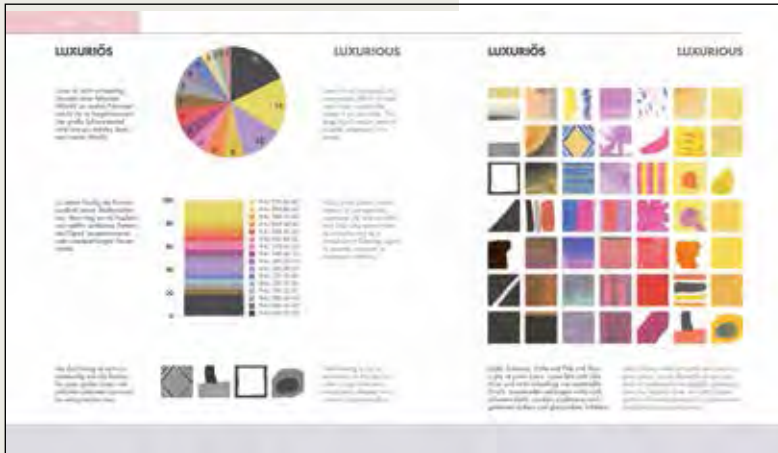

COLOURS FOR HOTELS

The planning manual for designers in the hotel sector

Hotels want to be places of comfort and relaxation for their guests. Sincere hospitality and first class service are a part of this. An appealing hotel ambience in the right professional colour combination provides a warm welcome and a comforting atmosphere. For these purposes, RAL has become the publisher of the book COLOURS FOR HOTELS.

The team of authors Corinna Kretschmar-Joehnk, interior designer (Jol Design), and Axel Venn, colour scientist, have written this unique and scientifically funded reference book for colour design and valuable hotel ambience. The colours from the RAL DESIGN System serve as a creative basis.