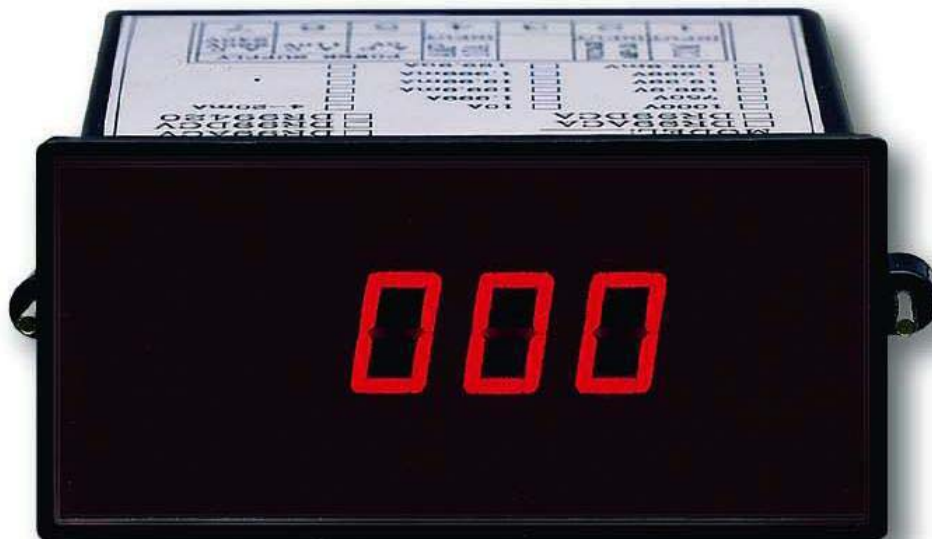

DCV, DCA, ACV, ACA, 4-20 mA, Temp.

PANEL METERS

Model : DR-99DCV, DR-99DCA

DR-99ACV, DR-99ACA

DR-99420, DR-99TEMP

ISO-9001, CE, IEC1010

Lutron

LUTRON ELECTRONIC

The Art of Measurement

DCV, DCA, ACV, ACA, 4-20mA, Temp.

PANEL METERS

| | |
|---|---|
| PANEL METER(DCV), 3 1/2 digits Model : DR99DCV | <ul style="list-style-type: none">* 199.9 DCmV - 600 DCV, 5 ranges.* Range can be adjusted by jumper wire.* 110/220/230 ACV power, 14 mm red LED.* DIN size : 96 x 48 mm, Depth : 104 mm. |
| PANEL METER(DCA), 3 1/2 digits Model : DR99DCA | <ul style="list-style-type: none">* 199.9 DC A - 10 DCA, 6 ranges.* Range can be adjusted by jumper wire.* 110/220/230 ACV power, 14 mm red LED.* DIN size : 96 x 48 mm, Depth : 104 mm. |
| PANEL METER(ACV), 3 1/2 digits Model : DR99ACV | <ul style="list-style-type: none">* 199.9 ACmV - 600 ACV, 5 ranges.* Range can be adjusted by jumper wire.* 110/220/230 ACV power, 14 mm red LED.* DIN size : 96 x 48 mm, Depth : 104 mm. |
| PANEL METER(ACA), 3 1/2 digits Model : DR99ACA | <ul style="list-style-type: none">* 199.9 AC A to 10 ACA, 6 ranges.* Range can be adjusted by jumper wire.* 110/220/230 ACV power, 14 mm red LED.* DIN size : 96 x 48 mm, Depth : 104 mm. |
| PANEL METER(4-20 mA), 3 1/2 digits Model : DR99420 | <ul style="list-style-type: none">* 4-20 mA, build "zero VR" & "gain VR", can match most kinds of transducers.* 110/220/230 ACV power, 14 mm red LED.* DIN size : 96 x 48 mm, Depth : 104 mm. |
| PANEL METER (TEMPERATURE) Model : DR99TEMP | <ul style="list-style-type: none">* -50 °C to 1300 °C (x 0.1 °C, < 200 °C).* Jumper adjustment for oC/oF, 1 /0.1 .* 110/220/230 ACV power, 14 mm red LED.* DIN size : 96 x 48 mm, Depth : 104 mm. |